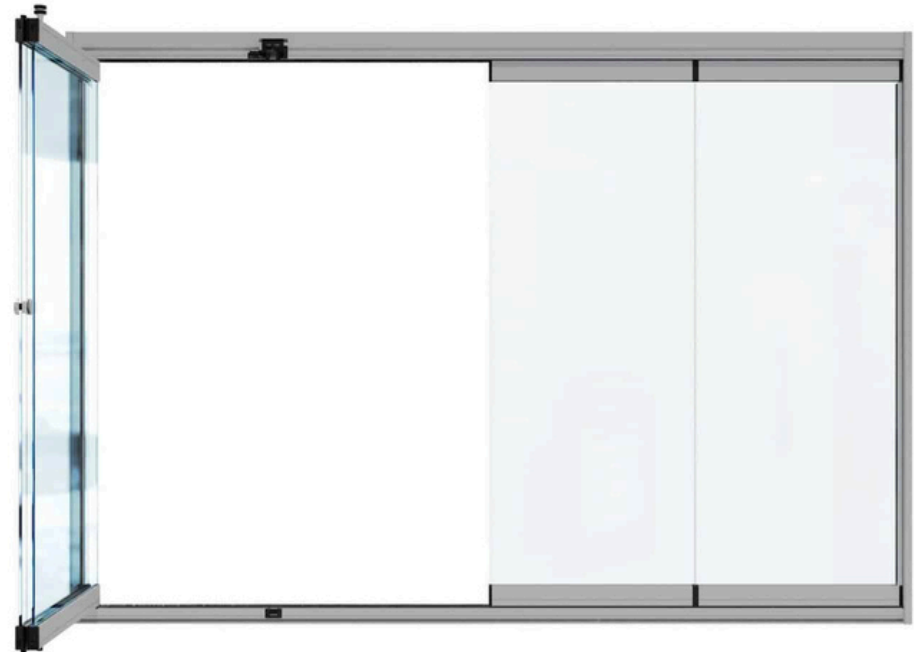

Refine Your Backyard with Elegant Enclosed Outdoor Living Spaces

Imagine stepping into a serene retreat right in your own backyard. Clearly Frameless specialises in creating beautifully designed **enclosed outdoor living spaces** that seamlessly blend comfort with nature. These spaces are ideal for enjoying the outdoors year-round, offering protection from the elements without sacrificing the beauty of your surroundings.